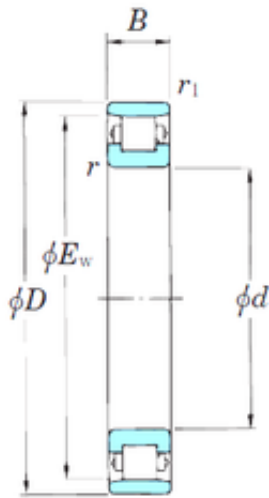

# INA BRAINGS SALES JAPAN CO.,LTD.

100 mm x 150 mm x 24 mm KOYO N1020  
cylindrical roller bearings

Bearing No. N1020

Size	100x150x24 mm
Bore Diameter	100 mm
Outer Diameter	150 mm
Width	24 mm
d	100 mm
D	150 mm
Ew	139 mm
B	24 mm
C	24 mm
r min.	1,5 mm
r1 min.	1,1 mm
Weight	1,42 Kg
Basic static load rating (C0)	98,6 kN
(Grease) Lubrication Speed	5 900 r/min
(Oil) Lubrication Speed	6 900 r/min

N1020 Bearing 2D drawings and 3D CAD models