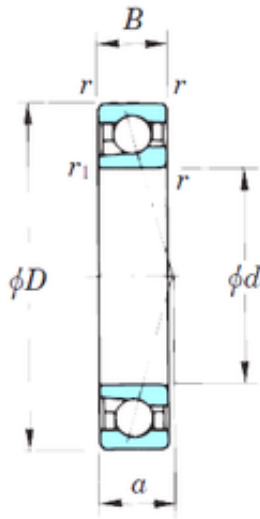

INA BRAINGS SALES JAPAN CO.,LTD.

100 mm x 150 mm x 24 mm KOYO 7020CPA
angular contact ball bearings

Bearing No. 7020CPA

Size	100x150x24 mm
Bore Diameter	100 mm
Outer Diameter	150 mm
Width	24 mm
d	100 mm
D	150 mm
B	24 mm
C	24 mm
Angle (°)	15 °
a	28,7 mm
r min.	1,5 mm
r1 min.	1 mm
Weight	1,37 Kg
Basic dynamic load rating (C)	75,3 kN
Basic static load rating (C0)	77,2 kN
(Grease) Lubrication Speed	7 100 r/min
(Oil) Lubrication Speed	11 000 r/min

7020CPA Bearing 2D drawings and 3D CAD models