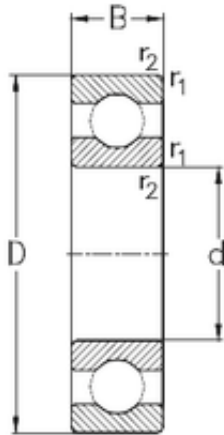

# INA BRAINGS SALES JAPAN CO.,LTD.

100 mm x 150 mm x 24 mm NKE 6020 deep groove ball bearings

Bearing No. 6020

Size	100x150x24 mm
Bore Diameter	100 mm
Outer Diameter	150 mm
Width	24 mm
d	100 mm
D	150 mm
B	24 mm
C	24 mm
r1 min.	1,5 mm
r2 min.	1,5 mm
Weight	1,26 Kg
Basic dynamic load rating (C)	60 kN
Basic static load rating (C0)	54 kN

6020 Bearing 2D drawings and 3D CAD models