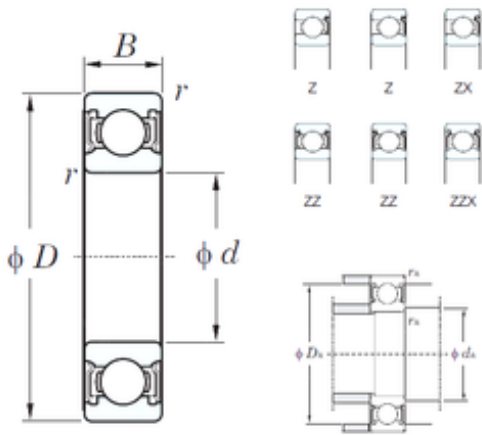

INA BRAINGS SALES JAPAN CO.,LTD.

100 mm x 150 mm x 24 mm KOYO 6020Z deep groove ball bearings

Bearing No. 6020Z

Size	100x150x24 mm
Bore Diameter	100 mm
Outer Diameter	150 mm
Width	24 mm
d	100 mm
D	150 mm
B	24 mm
C	24 mm
r min.	1,5 mm
da min.	108 mm
da max	112 mm
Da max.	142 mm
ra max.	1,5 mm
Weight	1,25 Kg
Basic dynamic load rating (C)	60,2 kN
Basic static load rating (C0)	54,2 kN
(Grease) Lubrication Speed	4300 r/min
(Oil) Lubrication Speed	5100 r/min

6020Z Bearing 2D drawings and 3D CAD models