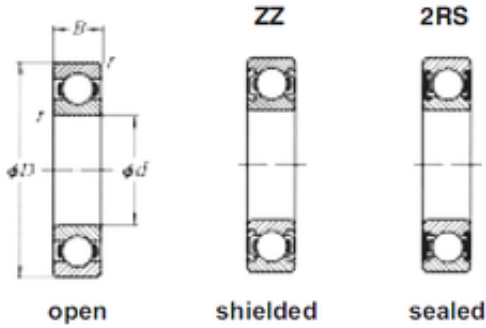

INA BRAINGS SALES JAPAN CO.,LTD.

100 mm x 150 mm x 24 mm Loyal 6020-2RS
deep groove ball bearings

Bearing No. 6020-2RS

Size	100x150x24 mm
Bore Diameter	100 mm
Outer Diameter	150 mm
Width	24 mm
d	100 mm
D	150 mm
B	24 mm
C	24 mm

6020-2RS Bearing 2D drawings and 3D CAD models