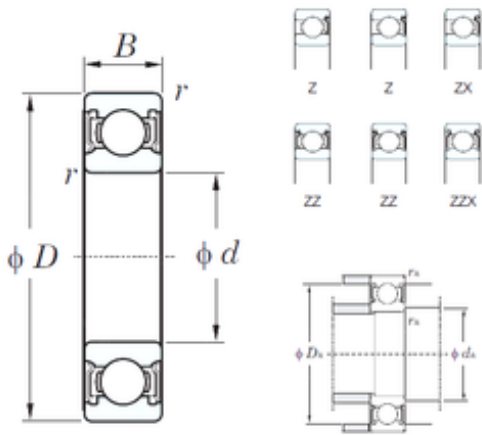

INA BRAINGS SALES JAPAN CO.,LTD.

100 mm x 150 mm x 24 mm KOYO 6020ZZ
deep groove ball bearings

Bearing No. 6020ZZ

6020ZZ Bearing 2D drawings and 3D CAD models

Size	100x150x24 mm
Bore Diameter	100 mm
Outer Diameter	150 mm
Width	24 mm
d	100 mm
D	150 mm
B	24 mm
C	24 mm
r min.	1,5 mm
da min.	108 mm
da max	112 mm
Da max.	142 mm
ra max.	1,5 mm
Weight	1,25 Kg
Basic dynamic load rating (C)	60,2 kN
Basic static load rating (C0)	54,2 kN
(Grease) Lubrication Speed	4300 r/min
Category	Single Row Ball Bearings
Inventory	0.0
Manufacturer Name	KOYO
Minimum Buy Quantity	N/A
Weight / Kilogram	1.362
Product Group	B00308
Enclosure	2 Metal Shields
Precision Class	ABEC 1 ISO P0

INA BRAINGS SALES JAPAN CO.,LTD.

Maximum Capacity / Filling Slot	No
Rolling Element	Ball Bearing
Snap Ring	No
Internal Special Features	No
Cage Material	Steel
Internal Clearance	C0-Medium
Inch - Metric	Metric
Long Description	100MM Bore; 150MM Outside Diameter; 24MM Outer Race Width; 2 Metal Shields; Ball Bearing; ABEC 1 ISO P0; No Filling Slot; No Snap Ring; No Internal Special Features; C0-Medium Internal Clearance; St
Other Features	Deep Groove
Category	Single Row Ball Bearing
UNSPSC	31171504
Harmonized Tariff Code	8482.10.50.68
Noun	Bearing
Keyword String	Ball
Manufacturer URL	http://www.koyousa.com
Weight / LBS	2.75578
Outside Diameter	5.906 Inch 150 Millimeter
Inner Race Width	0 Inch 0 Millimeter
Bore	3.937 Inch 100 Millimeter
Outer Race Width	0.945 Inch 24 Millimeter