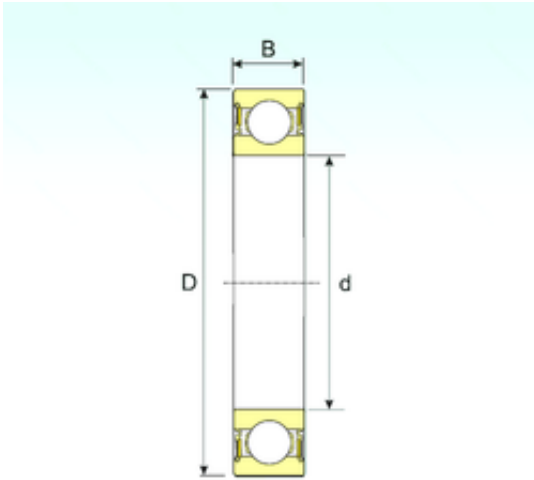

INA BRAINGS SALES JAPAN CO.,LTD.

100 mm x 150 mm x 24 mm ISB 6020-2RS deep groove ball bearings

Bearing No. 6020-2RS

Size	100x150x24 mm
Bore Diameter	100 mm
Outer Diameter	150 mm
Width	24 mm
d	100 mm
D	150 mm
B	24 mm
C	24 mm
Weight	1,25 Kg
Basic dynamic load rating (C)	62,5 kN
Basic static load rating (C0)	53 kN

6020-2RS Bearing 2D drawings and 3D CAD models