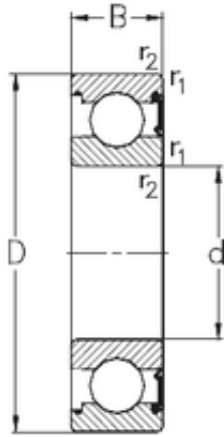

INA BRAINGS SALES JAPAN CO.,LTD.

100 mm x 150 mm x 24 mm NKE 6020-RSR
deep groove ball bearings

Bearing No. 6020-RSR

Size	100x150x24 mm
Bore Diameter	100 mm
Outer Diameter	150 mm
Width	24 mm
d	100 mm
D	150 mm
B	24 mm
C	24 mm
r1 min.	1,5 mm
r2 min.	1,5 mm
Weight	1,26 Kg
Basic dynamic load rating (C)	60 kN
Basic static load rating (C0)	54 kN

6020-RSR Bearing 2D drawings and 3D CAD models