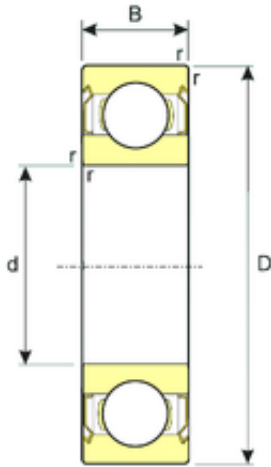

# INA BRAINGS SALES JAPAN CO.,LTD.

10 mm x 22 mm x 6 mm ISB 61900-ZZ deep groove ball bearings

Bearing No. 61900-ZZ

Size	10x22x6 mm
Bore Diameter	10 mm
Outer Diameter	22 mm
Width	6 mm
d	10 mm
D	22 mm
B	6 mm
C	6 mm
Weight	0,01 Kg
Basic dynamic load rating (C)	2,04 kN
Basic static load rating (C0)	0,84 kN

61900-ZZ Bearing 2D drawings and 3D CAD models