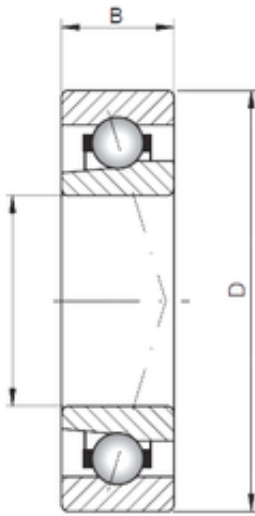

## Loyal 71900 ATBP4 angular contact ball bearings

Bearing No. 71900 ATBP4

Size	10x22x6 mm
Bore Diameter	10 mm
Outer Diameter	22 mm
Width	6 mm
d	10 mm
D	22 mm
B1	6 mm
C	6 mm
Angle ( ° )	25 °
Weight	0,009 Kg
Basic dynamic load rating (C)	2,9 kN
Basic static load rating (C0)	1,46 kN
(Grease) Lubrication Speed	63000 r/min

71900 ATBP4 Bearing 2D drawings and 3D CAD models