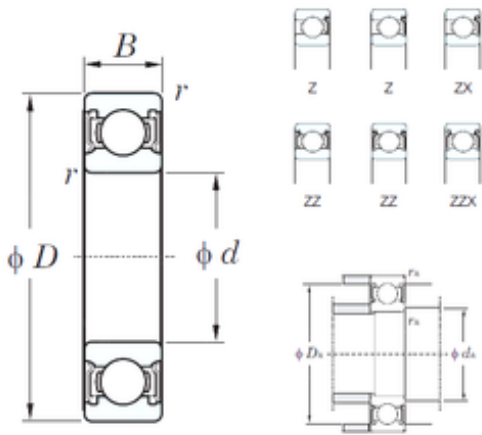

INA BRAINGS SALES JAPAN CO.,LTD.

10 mm x 22 mm x 6 mm KOYO 6900Z deep groove ball bearings

Bearing No. 6900Z

Size	10x22x6 mm
Bore Diameter	10 mm
Outer Diameter	22 mm
Width	6 mm
d	10 mm
D	22 mm
B	6 mm
C	6 mm
r min.	0,3 mm
da min.	12 mm
da max	12,5 mm
Da max.	20 mm
ra max.	0,3 mm
Weight	0,01 Kg
Basic dynamic load rating (C)	2,7 kN
Basic static load rating (C0)	1,25 kN
(Grease) Lubrication Speed	34000 r/min
(Oil) Lubrication Speed	41000 r/min

6900Z Bearing 2D drawings and 3D CAD models