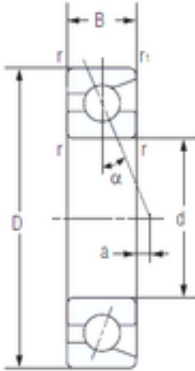

INA BRAINGS SALES JAPAN CO.,LTD.

10 mm x 22 mm x 6 mm NACHI 7900AC angular contact ball bearings

Bearing No. 7900AC

Size	10x22x6 mm
Bore Diameter	10 mm
Outer Diameter	22 mm
Width	6 mm
d	10 mm
D	22 mm
B	6 mm
C	6 mm
Angle (°)	25 °
a	0,7 mm
r min.	0,3 mm
r1 min.	0,15 mm
Weight	0,008 Kg
Basic dynamic load rating (C)	2,88 kN
Basic static load rating (C0)	1,45 kN
(Grease) Lubrication Speed	63500 r/min

7900AC Bearing 2D drawings and 3D CAD models