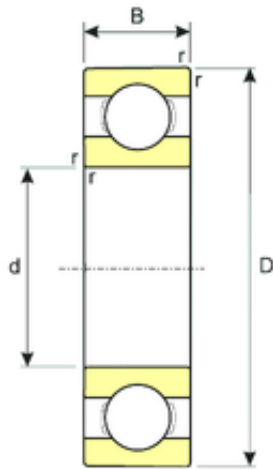

# INA BRAINGS SALES JAPAN CO.,LTD.

10 mm x 22 mm x 6 mm ISB 61900 deep groove ball bearings

Bearing No. 61900

Size	10x22x6 mm
Bore Diameter	10 mm
Outer Diameter	22 mm
Width	6 mm
d	10 mm
D	22 mm
B	6 mm
C	6 mm
Weight	0,01 Kg
Basic dynamic load rating (C)	2 kN
Basic static load rating (C0)	0,84 kN
(Grease) Lubrication Speed	34425 r/min

61900 Bearing 2D drawings and 3D CAD models