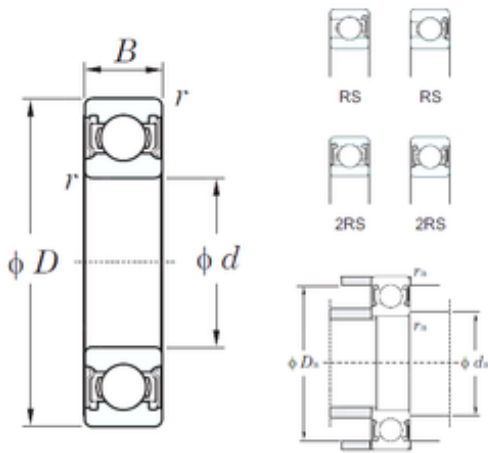

# INA BRAINGS SALES JAPAN CO.,LTD.

10 mm x 22 mm x 6 mm KOYO 6900-2RS deep groove ball bearings

Bearing No. 6900-2RS

Size	10x22x6 mm
Bore Diameter	10 mm
Outer Diameter	22 mm
Width	6 mm
d	10 mm
D	22 mm
B	6 mm
C	6 mm
r min.	0,3 mm
da min.	12 mm
da max	12,5 mm
Da max.	20 mm
ra max.	0,3 mm
Weight	0,01 Kg
Basic dynamic load rating (C)	2,7 kN
Basic static load rating (C0)	1,25 kN
(Grease) Lubrication Speed	21000 r/min

6900-2RS Bearing 2D drawings and 3D CAD models