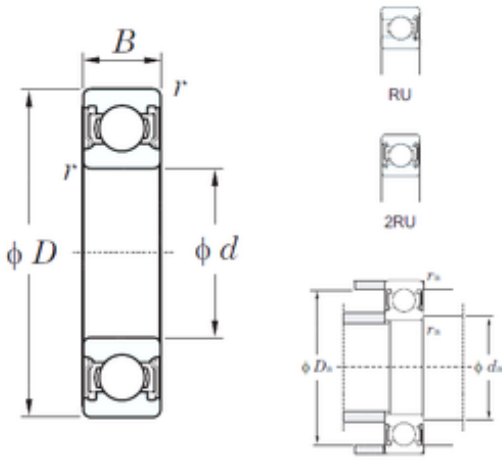

INA BRAINGS SALES JAPAN CO.,LTD.

10 mm x 22 mm x 6 mm KOYO 6900-2RU
deep groove ball bearings

Bearing No. 6900-2RU

6900-2RU Bearing 2D drawings and 3D CAD models

| | |
|-------------------------------|-------------|
| Size | 10x22x6 mm |
| Bore Diameter | 10 mm |
| Outer Diameter | 22 mm |
| Width | 6 mm |
| d | 10 mm |
| D | 22 mm |
| B | 6 mm |
| C | 6 mm |
| r min. | 0,3 mm |
| da min. | 12 mm |
| da max | 12,5 mm |
| Da max. | 20 mm |
| ra max. | 0,3 mm |
| Weight | 0,01 Kg |
| Basic dynamic load rating (C) | 2,7 kN |
| Basic static load rating (C0) | 1,25 kN |
| (Grease) Lubrication Speed | 34000 r/min |