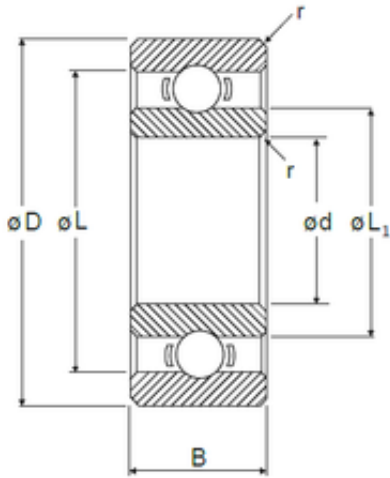

INA BRAINGS SALES JAPAN CO.,LTD.

10 mm x 22 mm x 6 mm NMB R-2210X3 deep groove ball bearings

Bearing No. R-2210X3

Size	10x22x6 mm
Bore Diameter	10 mm
Outer Diameter	22 mm
Width	6 mm
d	10 mm
D	22 mm
B	6 mm
C	6 mm
r min.	0,3 mm
L	19,4 mm
L1	13,4 mm
Basic dynamic load rating (C)	2,697 kN

R-2210X3 Bearing 2D drawings and 3D CAD models