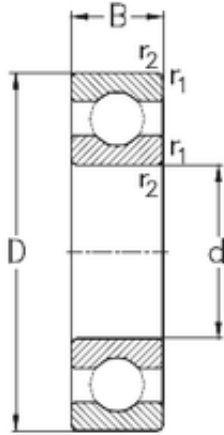

INA BRAINGS SALES JAPAN CO.,LTD.

10 mm x 22 mm x 6 mm NKE 61900 deep groove ball bearings

Bearing No. 61900

Size	10x22x6 mm
Bore Diameter	10 mm
Outer Diameter	22 mm
Width	6 mm
d	10 mm
D	22 mm
B	6 mm
C	6 mm
r1 min.	0,3 mm
r2 min.	0,3 mm
Weight	0,01 Kg
Basic dynamic load rating (C)	2,7 kN
Basic static load rating (C0)	1,3 kN

61900 Bearing 2D drawings and 3D CAD models