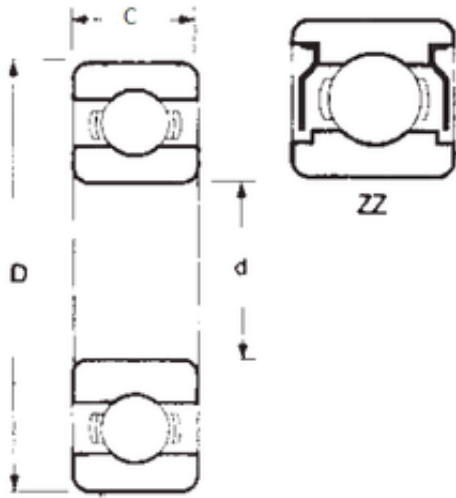

# INA BRAINGS SALES JAPAN CO.,LTD.

10 mm x 22 mm x 6 mm FBJ 6900ZZ deep groove ball bearings

Bearing No. 6900ZZ

Size	10x22x6 mm
Bore Diameter	10 mm
Outer Diameter	22 mm
Width	6 mm
d	10 mm
D	22 mm
B	6 mm
C	6 mm
Weight	0,01 Kg
Basic dynamic load rating (C)	1,95 kN
Basic static load rating (C0)	0,75 kN

6900ZZ Bearing 2D drawings and 3D CAD models