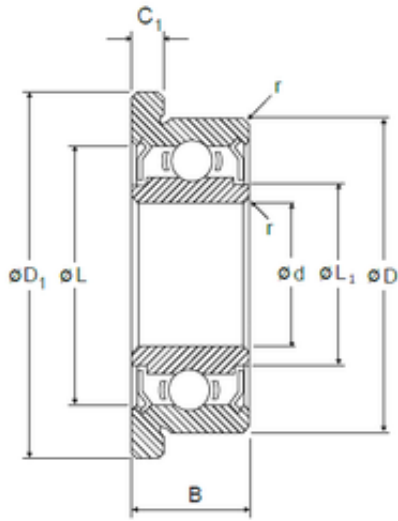

INA BRAINGS SALES JAPAN CO.,LTD.

10 mm x 22 mm x 6 mm NMB RF-2210X2HH
deep groove ball bearings

Bearing No. RF-2210X2HH

Size	10x22x6 mm
Bore Diameter	10 mm
Outer Diameter	22 mm
Width	6 mm
d	10 mm
D	22 mm
B	6 mm
C	6 mm
r min.	0,3 mm
C1	1,5 mm
D1	25 mm
L	19,08 mm
L1	12,4 mm
Basic dynamic load rating (C)	2,697 kN

RF-2210X2HH Bearing 2D drawings and 3D CAD models