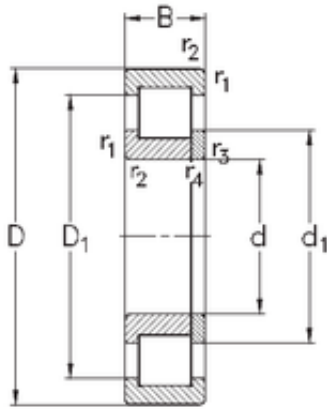

INA BRAINGS SALES JAPAN CO.,LTD.

130 mm x 230 mm x 40 mm NKE NUP226-E-M6 cylindrical roller bearings

Bearing No. NUP226-E-M6

Size	130x230x40 mm
Bore Diameter	130 mm
Outer Diameter	230 mm
Width	40 mm
d	130 mm
F	153,5 mm
D	230 mm
B	40 mm
C	40 mm
r1 min.	3 mm
r2 min.	3 mm
r3 min.	3 mm
r4 min.	3 mm
Weight	6,5 Kg
Basic dynamic load rating (C)	406 kN
Basic static load rating (C0)	456 kN

NUP226-E-M6 Bearing 2D drawings and 3D CAD models