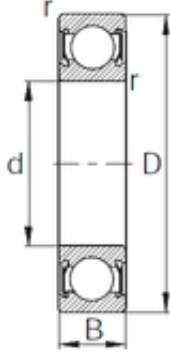

INA BRAINGS SALES JAPAN CO.,LTD.

130 mm x 230 mm x 40 mm CYSD 6226-2RS
deep groove ball bearings

Bearing No. 6226-2RS

Size	130x230x40 mm
Bore Diameter	130 mm
Outer Diameter	230 mm
Width	40 mm
d	130 mm
D	230 mm
B	40 mm
C	40 mm
r min.	3 mm
Weight	5,96 Kg
Basic dynamic load rating (C)	167 kN

6226-2RS Bearing 2D drawings and 3D CAD models