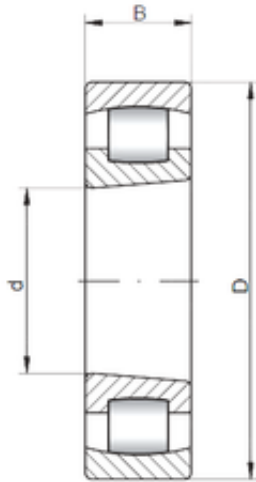

INA BRAINGS SALES JAPAN CO.,LTD.

130 mm x 230 mm x 40 mm Loyal 20226 KC
spherical roller bearings

Bearing No. 20226 KC

Size	130x230x40 mm
Bore Diameter	130 mm
Outer Diameter	230 mm
Width	40 mm
d	130 mm
D	230 mm
B	40 mm
C	40 mm
Weight	7,19 Kg
Basic dynamic load rating (C)	335 kN
Basic static load rating (C0)	450 kN
(Grease) Lubrication Speed	1250 r/min

20226 KC Bearing 2D drawings and 3D CAD models