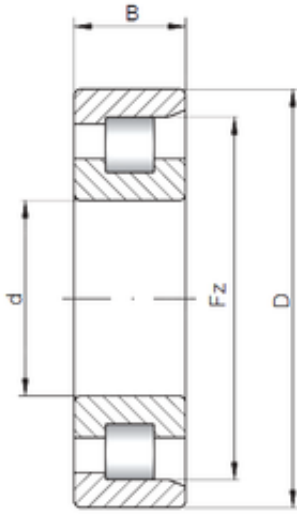

INA BRAINGS SALES JAPAN CO.,LTD.

130 mm x 230 mm x 40 mm Loyal NF226 E cylindrical roller bearings

Bearing No. NF226 E

Size	130x230x40 mm
Bore Diameter	130 mm
Outer Diameter	230 mm
Width	40 mm
d	130 mm
D	230 mm
Ew	209,5 mm
B	40 mm
C	40 mm
Weight	7 Kg
Basic dynamic load rating (C)	282 kN
Basic static load rating (C0)	362 kN
(Grease) Lubrication Speed	2700 r/min

NF226 E Bearing 2D drawings and 3D CAD models