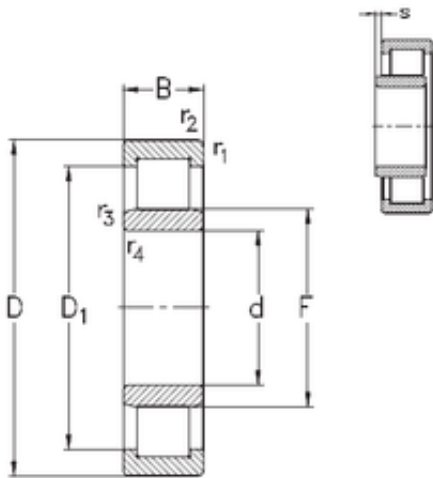

INA BRAINGS SALES JAPAN CO.,LTD.

130 mm x 230 mm x 40 mm NKE NU226-E-MPA cylindrical roller bearings

Bearing No. NU226-E-MPA

Size	130x230x40 mm
Bore Diameter	130 mm
Outer Diameter	230 mm
Width	40 mm
d	130 mm
F	153,5 mm
D	230 mm
B	40 mm
C	40 mm
r1 min.	3 mm
r2 min.	3 mm
r3 min.	3 mm
r4 min.	3 mm
S	1,2 mm
Weight	6,5 Kg
Basic dynamic load rating (C)	406 kN
Basic static load rating (C0)	456 kN

NU226-E-MPA Bearing 2D drawings and 3D CAD models