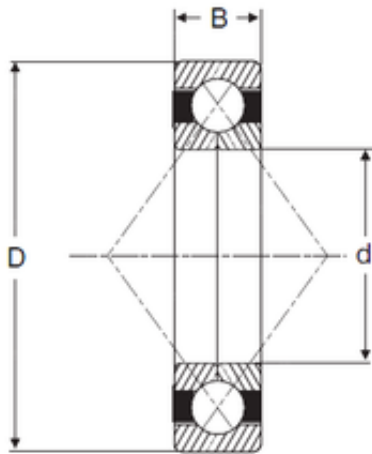

INA BRAINGS SALES JAPAN CO.,LTD.

130 mm x 230 mm x 40 mm SIGMA QJ 226 N2
angular contact ball bearings

Bearing No. QJ 226 N2

Size	130x230x40 mm
Bore Diameter	130 mm
Outer Diameter	230 mm
Width	40 mm
d	130 mm
D	230 mm
B	40 mm
C	40 mm

QJ 226 N2 Bearing 2D drawings and 3D CAD models