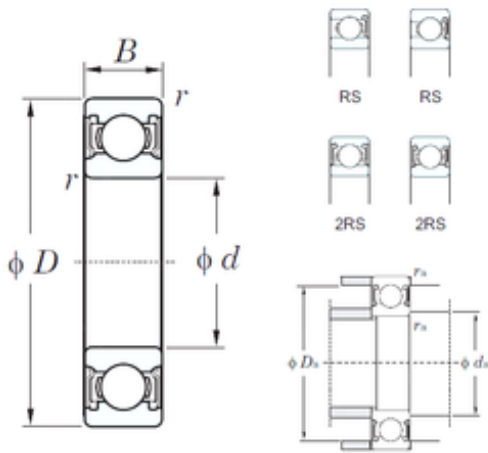

# INA BRAINGS SALES JAPAN CO.,LTD.

130 mm x 230 mm x 40 mm KOYO 6226-2RS  
deep groove ball bearings

Bearing No. 6226-2RS

|                               |               |
|-------------------------------|---------------|
| Size                          | 130x230x40 mm |
| Bore Diameter                 | 130 mm        |
| Outer Diameter                | 230 mm        |
| Width                         | 40 mm         |
| d                             | 130 mm        |
| D                             | 230 mm        |
| B                             | 40 mm         |
| C                             | 40 mm         |
| r min.                        | 3 mm          |
| da min.                       | 143 mm        |
| da max                        | 157 mm        |
| Da max.                       | 217 mm        |
| ra max.                       | 2,5 mm        |
| Weight                        | 5,82 Kg       |
| Basic dynamic load rating (C) | 167 kN        |
| Basic static load rating (C0) | 146 kN        |
| (Grease) Lubrication Speed    | 1800 r/min    |

6226-2RS Bearing 2D drawings and 3D CAD models