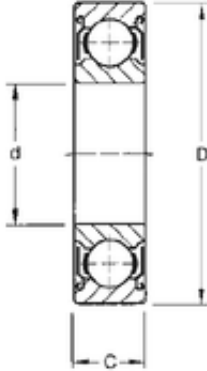

INA BRAINGS SALES JAPAN CO.,LTD.

17 mm x 40 mm x 12 mm Timken 203KDD
deep groove ball bearings

Bearing No. 203KDD

Size	17x40x12 mm
Bore Diameter	17 mm
Outer Diameter	40 mm
Width	12 mm
d	17 mm
D	40 mm
B	12 mm
C	12 mm
Weight	0,064 Kg
Basic dynamic load rating (C)	10,9 kN

203KDD Bearing 2D drawings and 3D CAD models