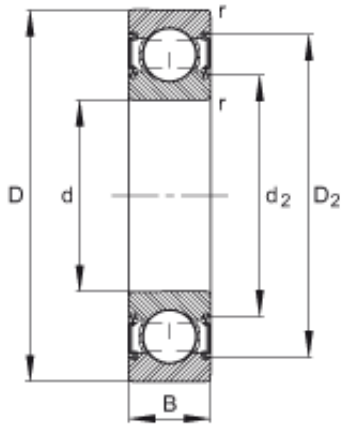

INA BRAINGS SALES JAPAN CO.,LTD.

17 mm x 40 mm x 12 mm FAG 6203-C-2HRS
deep groove ball bearings

Bearing No. 6203-C-2HRS

6203-C-2HRS Bearing 2D drawings and 3D CAD models

Size	17x40x12 mm
Bore Diameter	17 mm
Outer Diameter	40 mm
Width	12 mm
d	17 mm
D	40 mm
B	12 mm
D ₂	35,2 mm
D _{a max}	35,8 mm
d ₂	22,6 mm
d _{a min}	21,2 mm
r _{a max}	0,6 mm
r _{min}	0,6 mm
m	0,067 kg / Weight
C _r	10400 N / Dynamic load rating (radial)
C _{0r}	4750 N / Static load rating (radial)
n _G	16900 1/min / Limiting speed