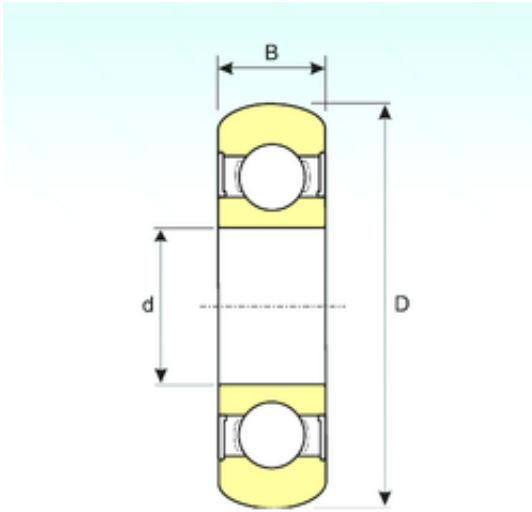

INA BRAINGS SALES JAPAN CO.,LTD.

17 mm x 40 mm x 12 mm ISB 6203-2RS BOMB
deep groove ball bearings

Bearing No. 6203-2RS BOMB

Size	17x40x12 mm
Bore Diameter	17 mm
Outer Diameter	40 mm
Width	12 mm
d	17 mm
D	40 mm
B	12 mm
C	12 mm
Weight	0,060 Kg
Basic dynamic load rating (C)	7000 kN

6203-2RS BOMB Bearing 2D drawings and 3D CAD
models