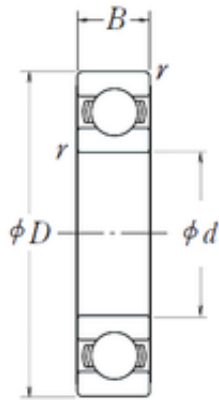

INA BRAINGS SALES JAPAN CO.,LTD.

17 mm x 40 mm x 12 mm NSK 6203L11 deep groove ball bearings

Bearing No. 6203L11

Size	17x40x12 mm
Bore Diameter	17 mm
Outer Diameter	40 mm
Width	12 mm
d	17 mm
D	40 mm
B	12 mm
C	12 mm
r min.	0,6 mm
Basic dynamic load rating (C)	9,55 kN

6203L11 Bearing 2D drawings and 3D CAD models