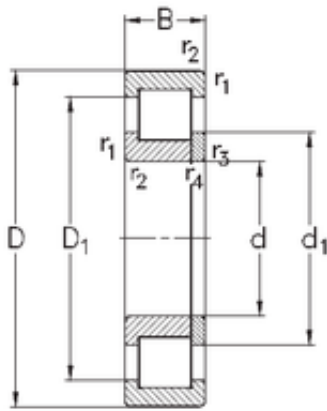

INA BRAINGS SALES JAPAN CO.,LTD.

40 mm x 80 mm x 23 mm NKE NUP2208-E-MPA cylindrical roller bearings

Bearing No. NUP2208-E-MPA

Size	40x80x23 mm
Bore Diameter	40 mm
Outer Diameter	80 mm
Width	23 mm
d	40 mm
F	49,5 mm
D	80 mm
B	23 mm
C	23 mm
r1 min.	1,1 mm
r2 min.	1,1 mm
r3 min.	1,1 mm
r4 min.	1,1 mm
Weight	0,49 Kg
Basic dynamic load rating (C)	80 kN
Basic static load rating (C0)	77 kN

NUP2208-E-MPA Bearing 2D drawings and 3D CAD models