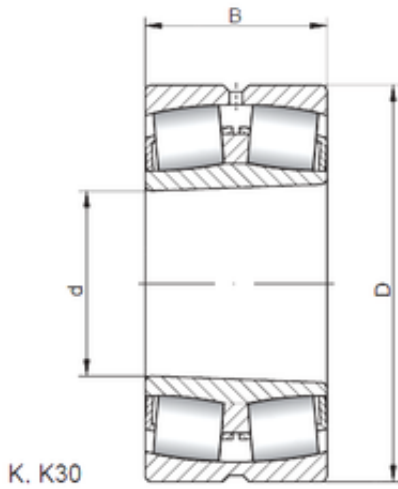

INA BRAINGS SALES JAPAN CO.,LTD.

40 mm x 80 mm x 23 mm Loyal 22208 KCW33 spherical roller bearings

Bearing No. 22208 KCW33

Size	40x80x23 mm
Bore Diameter	40 mm
Outer Diameter	80 mm
Width	23 mm
d	40 mm
D	80 mm
B	23 mm
C	23 mm
Weight	0,487 Kg
Basic dynamic load rating (C)	73,6 kN
Basic static load rating (C0)	81,5 kN
(Grease) Lubrication Speed	6000 r/min

22208 KCW33 Bearing 2D drawings and 3D CAD models