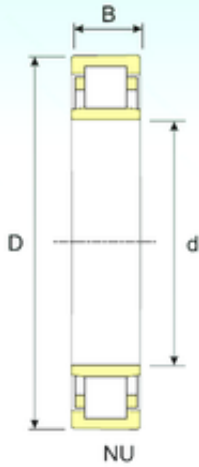

INA BRAINGS SALES JAPAN CO.,LTD.

40 mm x 80 mm x 23 mm ISB NU 2208
cylindrical roller bearings

Bearing No. NU 2208

Size	40x80x23 mm
Bore Diameter	40 mm
Outer Diameter	80 mm
Width	23 mm
d	40 mm
D	80 mm
B	23 mm
C	23 mm
Weight	0,54 Kg
Basic dynamic load rating (C)	80 kN
Basic static load rating (C0)	74 kN
(Grease) Lubrication Speed	8415 r/min

NU 2208 Bearing 2D drawings and 3D CAD models