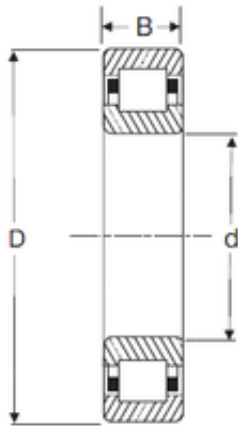

# INA BRAINGS SALES JAPAN CO.,LTD.

40 mm x 80 mm x 23 mm SIGMA NUP 2208  
cylindrical roller bearings

Bearing No. NUP 2208

Size	40x80x23 mm
Bore Diameter	40 mm
Outer Diameter	80 mm
Width	23 mm
d	40 mm
D	80 mm
B	23 mm
C	23 mm

NUP 2208 Bearing 2D drawings and 3D CAD models