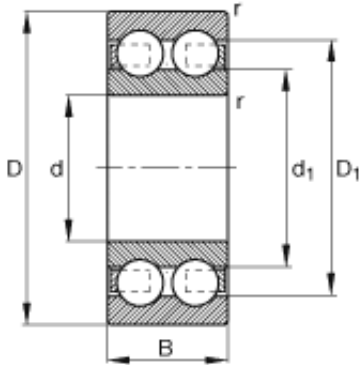

INA BRAINGS SALES JAPAN CO.,LTD.

40 mm x 80 mm x 23 mm FAG 4208-B-TVH
deep groove ball bearings

Bearing No. 4208-B-TVH

Size	40x80x23 mm
Bore Diameter	40 mm
Outer Diameter	80 mm
Width	23 mm
d	40 mm
D	80 mm
B	23 mm
D_1	66,6 mm
$D_{a \max}$	73 mm
d_1	54,2 mm
$d_{a \min}$	47 mm
$r_{a \max}$	1 mm
r_{\min}	1,1 mm
m	0,507 kg / Weight
C_r	42000 N / Dynamic load rating (radial)
C_{0r}	34500 N / Static load rating (radial)
n_G	8400 1/min / Limiting speed
n_B	7500 1/min / Reference speed
C_{ur}	1740 N / Fatigue limit load, radial

4208-B-TVH Bearing 2D drawings and 3D CAD models