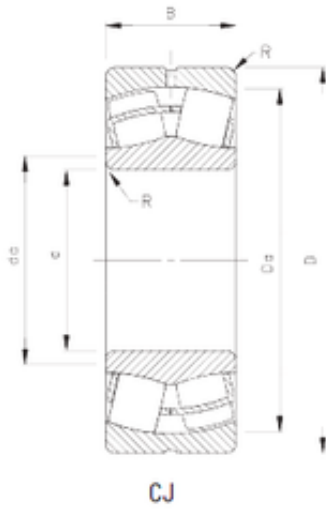

INA BRAINGS SALES JAPAN CO.,LTD.

40 mm x 80 mm x 23 mm Timken 22208CJ spherical roller bearings

Bearing No. 22208CJ

Size	40x80x23 mm
Bore Diameter	40 mm
Outer Diameter	80 mm
Width	23 mm
d	40 mm
D	80 mm
B	23 mm
C	23 mm
R	1 mm
Da	72 mm
da	50 mm

22208CJ Bearing 2D drawings and 3D CAD models