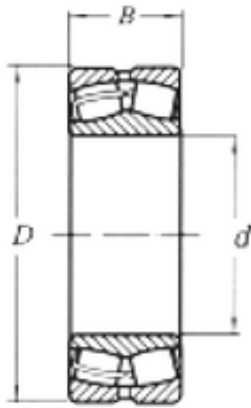

INA BRAINGS SALES JAPAN CO.,LTD.

40 mm x 80 mm x 23 mm Loyal 22208MW33
spherical roller bearings

Bearing No. 22208MW33

Size	40x80x23 mm
Bore Diameter	40 mm
Outer Diameter	80 mm
Width	23 mm
d	40 mm
D	80 mm
B	23 mm
C	23 mm

22208MW33 Bearing 2D drawings and 3D CAD models