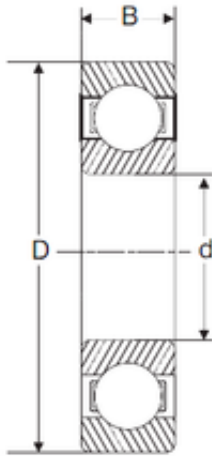

INA BRAINGS SALES JAPAN CO.,LTD.

40 mm x 80 mm x 23 mm SIGMA 62208-2RS
deep groove ball bearings

Bearing No. 62208-2RS

| | |
|----------------|-------------|
| Size | 40x80x23 mm |
| Bore Diameter | 40 mm |
| Outer Diameter | 80 mm |
| Width | 23 mm |
| d | 40 mm |
| D | 80 mm |
| B | 23 mm |
| C | 23 mm |

62208-2RS Bearing 2D drawings and 3D CAD models