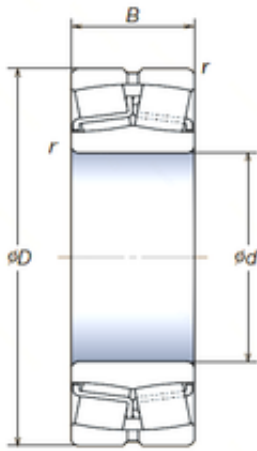

INA BRAINGS SALES JAPAN CO.,LTD.

40 mm x 80 mm x 23 mm NSK
22208SWREAg2E4 spherical roller bearings

Bearing No. 22208SWREAg2E4

Size	40x80x23 mm
Bore Diameter	40 mm
Outer Diameter	80 mm
Width	23 mm
d	40 mm
D	80 mm
B	23 mm
C	23 mm
r min.	1,1 mm
Basic dynamic load rating (C)	113 kN

22208SWREAg2E4 Bearing 2D drawings and 3D CAD models