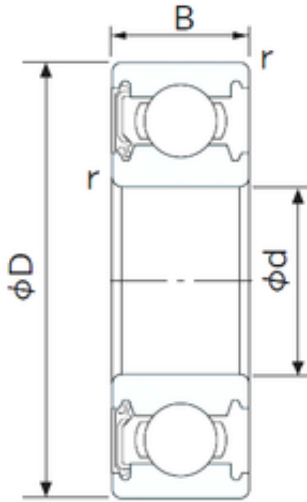

# INA BRAINGS SALES JAPAN CO.,LTD.

50 mm x 80 mm x 16 mm CYSD 6010-RS deep groove ball bearings

Bearing No. 6010-RS

Size	50x80x16 mm
Bore Diameter	50 mm
Outer Diameter	80 mm
Width	16 mm
d	50 mm
D	80 mm
B	16 mm
C	16 mm
r min.	1 mm
Weight	0,28 Kg
Basic dynamic load rating (C)	22 kN
Basic static load rating (C0)	16,2 kN

6010-RS Bearing 2D drawings and 3D CAD models