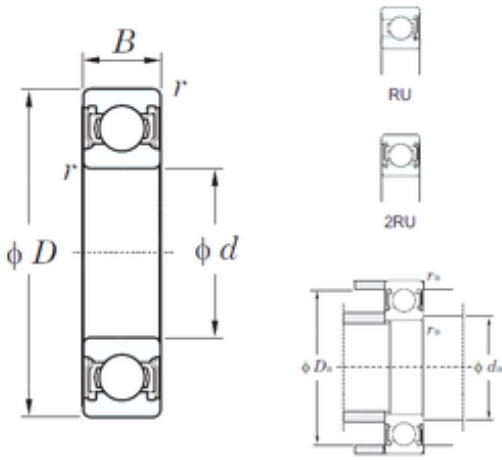

# INA BRAINGS SALES JAPAN CO.,LTD.

50 mm x 80 mm x 16 mm KOYO 6010-2RU  
deep groove ball bearings

Bearing No. 6010-2RU

6010-2RU Bearing 2D drawings and 3D CAD models

Size	50x80x16 mm
Bore Diameter	50 mm
Outer Diameter	80 mm
Width	16 mm
d	50 mm
D	80 mm
B	16 mm
C	16 mm
r min.	1 mm
da min.	55 mm
da max	57 mm
Da max.	75 mm
ra max.	1 mm
Weight	0,261 Kg
Basic dynamic load rating (C)	21,8 kN
Basic static load rating (C0)	16,6 kN
(Grease) Lubrication Speed	8400 r/min