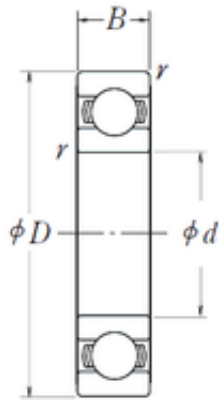

# INA BRAINGS SALES JAPAN CO.,LTD.

50 mm x 90 mm x 20 mm NSK 6210L11ZZ deep groove ball bearings

Bearing No. 6210L11ZZ

Size	50x90x20 mm
Bore Diameter	50 mm
Outer Diameter	90 mm
Width	20 mm
d	50 mm
D	90 mm
B	20 mm
C	20 mm
r min.	1,1 mm
Basic dynamic load rating (C)	35 kN

6210L11ZZ Bearing 2D drawings and 3D CAD models