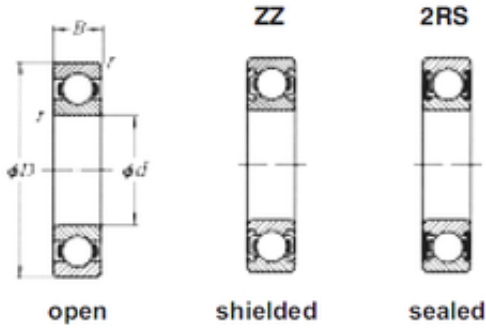

# INA BRAINGS SALES JAPAN CO.,LTD.

50 mm x 90 mm x 20 mm Loyal 6210ZZ deep groove ball bearings

Bearing No. 6210ZZ

Size	50x90x20 mm
Bore Diameter	50 mm
Outer Diameter	90 mm
Width	20 mm
d	50 mm
D	90 mm
B	20 mm
C	20 mm

6210ZZ Bearing 2D drawings and 3D CAD models