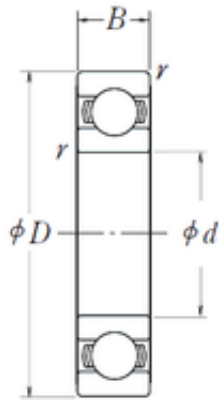

# INA BRAINGS SALES JAPAN CO.,LTD.

50 mm x 90 mm x 20 mm NSK 6210L11DDU  
deep groove ball bearings

Bearing No. 6210L11DDU

Size	50x90x20 mm
Bore Diameter	50 mm
Outer Diameter	90 mm
Width	20 mm
d	50 mm
D	90 mm
B	20 mm
C	20 mm
r min.	1,1 mm
Basic dynamic load rating (C)	35 kN

6210L11DDU Bearing 2D drawings and 3D CAD models