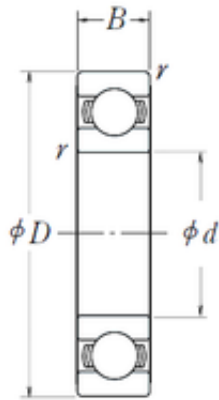

INA BRAINGS SALES JAPAN CO.,LTD.

50 mm x 90 mm x 20 mm NSK 6210L11-H-20
deep groove ball bearings

Bearing No. 6210L11-H-20

Size	50x90x20 mm
Bore Diameter	50 mm
Outer Diameter	90 mm
Width	20 mm
d	50 mm
D	90 mm
B	20 mm
C	20 mm
r min.	1,1 mm
Basic dynamic load rating (C)	29 800 kN

6210L11-H-20 Bearing 2D drawings and 3D CAD models