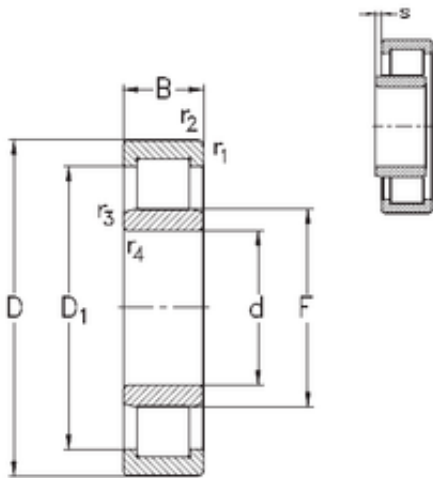

INA BRAINGS SALES JAPAN CO.,LTD.

90 mm x 190 mm x 43 mm NKE NU318-E-MPA cylindrical roller bearings

Bearing No. NU318-E-MPA

Size	90x190x43 mm
Bore Diameter	90 mm
Outer Diameter	190 mm
Width	43 mm
d	90 mm
F	113,5 mm
D	190 mm
B	43 mm
C	43 mm
r1 min.	3 mm
r2 min.	3 mm
r3 min.	3 mm
r4 min.	3 mm
S	1,5 mm
Weight	5,4 Kg
Basic dynamic load rating (C)	353 kN
Basic static load rating (C0)	356 kN

NU318-E-MPA Bearing 2D drawings and 3D CAD models