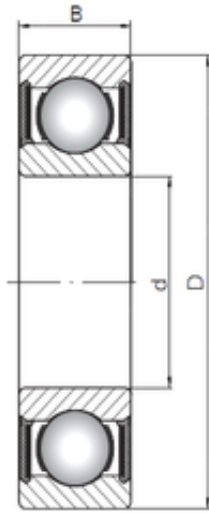

# INA BRAINGS SALES JAPAN CO.,LTD.

90 mm x 190 mm x 43 mm Loyal 6318-2RS deep groove ball bearings

Bearing No. 6318-2RS

Size	90x190x43 mm
Bore Diameter	90 mm
Outer Diameter	190 mm
Width	43 mm
d	90 mm
D	190 mm
B	43 mm
C	43 mm
Weight	4,9 Kg
Basic dynamic load rating (C)	143 kN
Basic static load rating (C0)	108 kN

6318-2RS Bearing 2D drawings and 3D CAD models