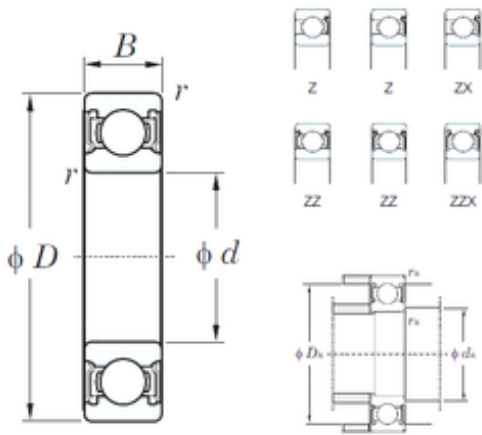

# INA BRAINGS SALES JAPAN CO.,LTD.

90 mm x 190 mm x 43 mm KOYO 6318ZZX  
deep groove ball bearings

Bearing No. 6318ZZX

6318ZZX Bearing 2D drawings and 3D CAD models

Size	90x190x43 mm
Bore Diameter	90 mm
Outer Diameter	190 mm
Width	43 mm
d	90 mm
D	190 mm
B	43 mm
C	43 mm
r min.	3 mm
da min.	103 mm
da max	117 mm
Da max.	177 mm
ra max.	2,5 mm
Weight	4,91 Kg
Basic dynamic load rating (C)	143 kN
Basic static load rating (C0)	107 kN
(Grease) Lubrication Speed	3500 r/min
Category	Bearings
Inventory	0.0
Manufacturer Name	KOYO
Minimum Buy Quantity	N/A
EAN	0605790370557
Weight / US pound	11
Product Group	B00308