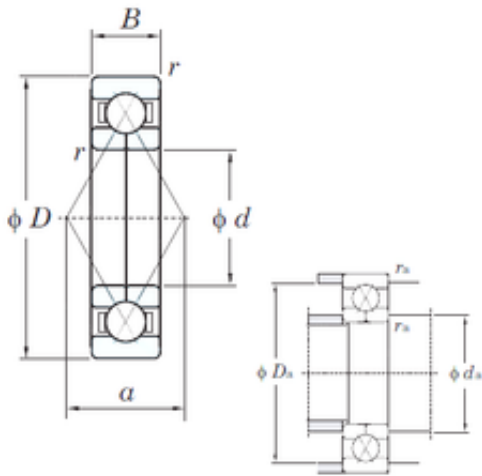

INA BRAINGS SALES JAPAN CO.,LTD.

90 mm x 190 mm x 43 mm KOYO 6318BI
angular contact ball bearings

Bearing No. 6318BI

Size	90x190x43 mm
Bore Diameter	90 mm
Outer Diameter	190 mm
Width	43 mm
d	90 mm
D	190 mm
B	43 mm
C	43 mm
a	98.0 mm
r min.	3 mm
da min.	104 mm
Da max.	176 mm
ra max.	2.5 mm
Weight	6.36 Kg
Basic dynamic load rating (C)	252 kN
Basic static load rating (C0)	260 kN
(Grease) Lubrication Speed	2800 r/min

6318BI Bearing 2D drawings and 3D CAD models